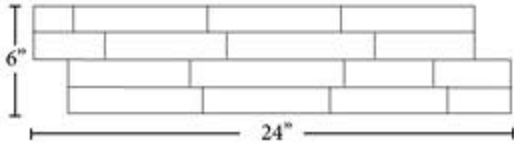

Nepal Golden Sand Standard

6x24 LP09624SF (6 Lines)
Dog Ear (2pc) Corner 6x18x6 LPC09618SF

Ledger Panel Information

Ledger Panel

Dog Ear Corner 2PC

Glued "L" Corner

Ledger Panel & Dog Ear Corner 2PC Packaging