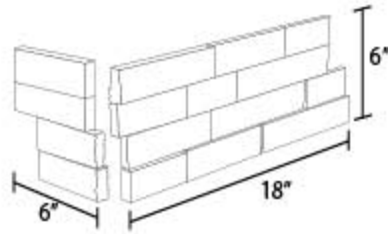

Nepal Golden Sand Standard

6x24 LP09624SF (6 Lines)
Dog Ear (2pc) Corner 6x18x6 LPC09618SF

Ledger Panel Information

Ledger Panel

Dog Ear Corner 2PC

Glued "L" Corner

Ledger Panel & Dog Ear Corner 2PC Packaging